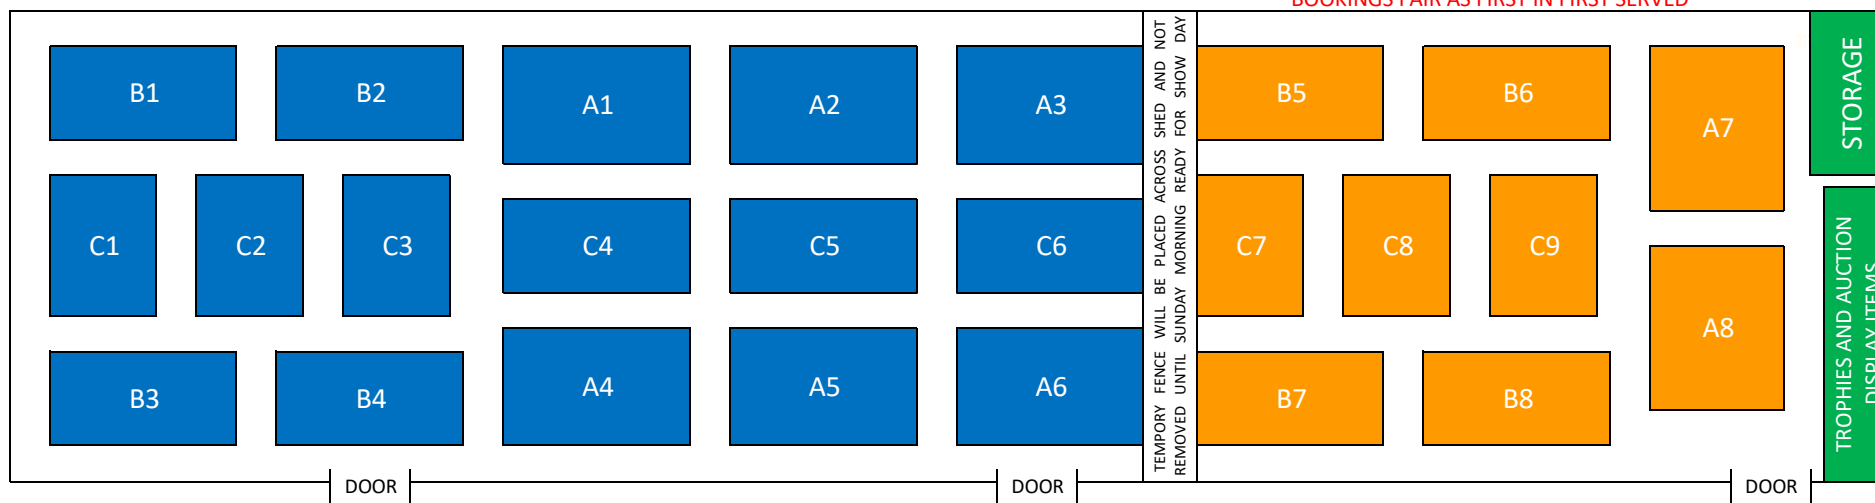

***** TO BOOK A SHED SPACE PLEASE PHONE JESS ONLY. THIS IS TO KEEP THE BOOKINGS FAIR AS FIRST IN FIRST SERVED *****

*****STRICKLY NO CAMPING IN THE SHOW SHED. SHED WILL BE CLOSED AND LOCKED AT NIGHT.*****

- BLUE SPOTS CAN BE SETUP AND NOT MOVED ALL WEEKEND
- ORANGE SPOTS CAN ONLY BE SETUP SHOWDAY AS THIS AREA WILL BE USED FOR OTHER NIGHTS

	Space Size	Space Suited For	Space Cost (Blue Zone)	Space Cost (Orange Zone)
A	5 x 7 Meters	Full Open Door Display	\$100	\$75
B	4 x 7 Meters	Small Van Open Door Display	\$75	\$50
C	4 x 5 Meters	Closed Door Display	\$50	\$50